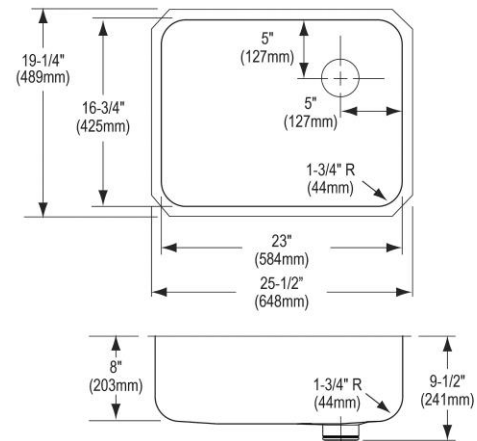

Included with Product: One LKPD1 Perfect Drain and strainer.

A Century of Tradition and Quality. For more than 100 years, Elkay has been making innovative products and providing exceptional customer care. We take pride in offering plumbing products that make life easier, inspire change and leave the world a better place.

Product Compliance: ASME A112.19.3/CSA B45.4
Buy American Act
Accessory: ASME A112.18.2/CSA B125.2

Sinks are listed by IAPMO® as meeting the applicable requirements of the Uniform Plumbing Code®, International Plumbing Code®, and National Plumbing Code of Canada.

- [Clean and Care Manual (PDF)](#)
- [Installation Instructions (PDF) - 1000002045](#)
- [Installation Instructions (PDF) - 74180289_Disposer](#)
- [Installation Instructions (PDF) - 74180340-USA_Drain](#)
- [Installation Instructions (PDF) - Garbage Disposer Compatibility Guide](#)
- [Limited Lifetime Warranty (PDF)](#)

Similar models are available with: drain in another location, extra deep bowls, small bowl on the opposite side