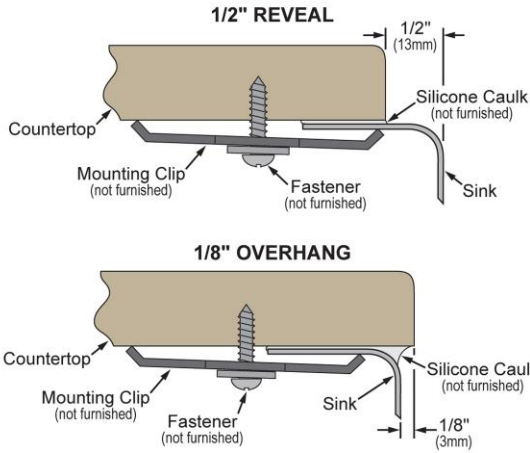

Installation Profile:

Optional Perfect Grid Drain
available (sold separately)
Model: LKPDVR18B

Designed to affix to the underside of any solid surface countertop.

Elkay[®] Perfect Drain[™] sinks are designed and approved for use with compatible disposers utilizing a mounting ring and snap ring design.